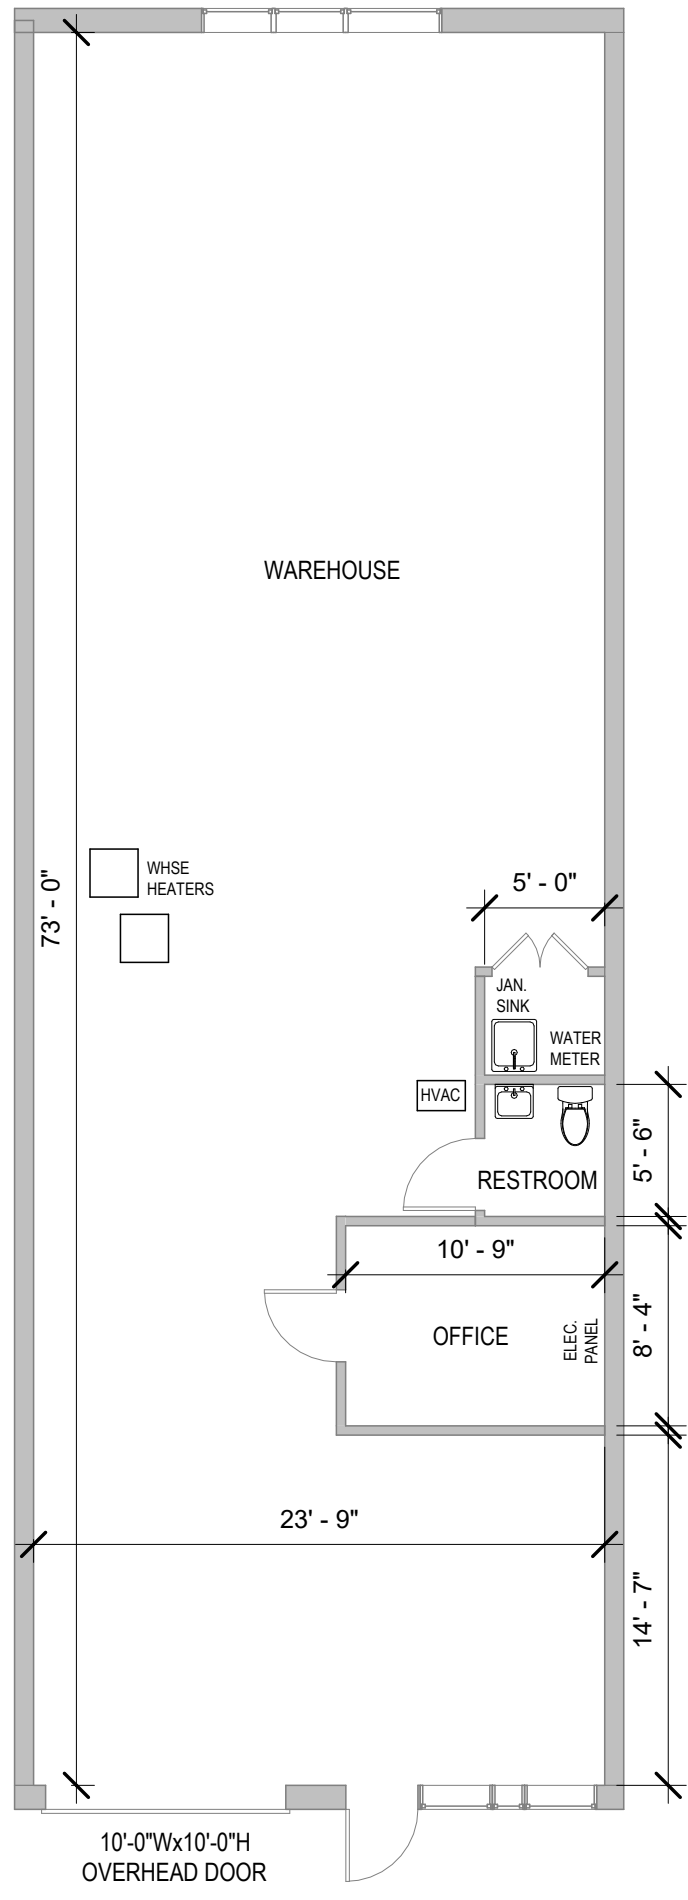

SUITE - E
+/- 1,800 SF

4509 METROPOLITAN COURT
Frederick, MD 21704

1 FLOOR PLAN
A.1 1/8" = 1'-0"