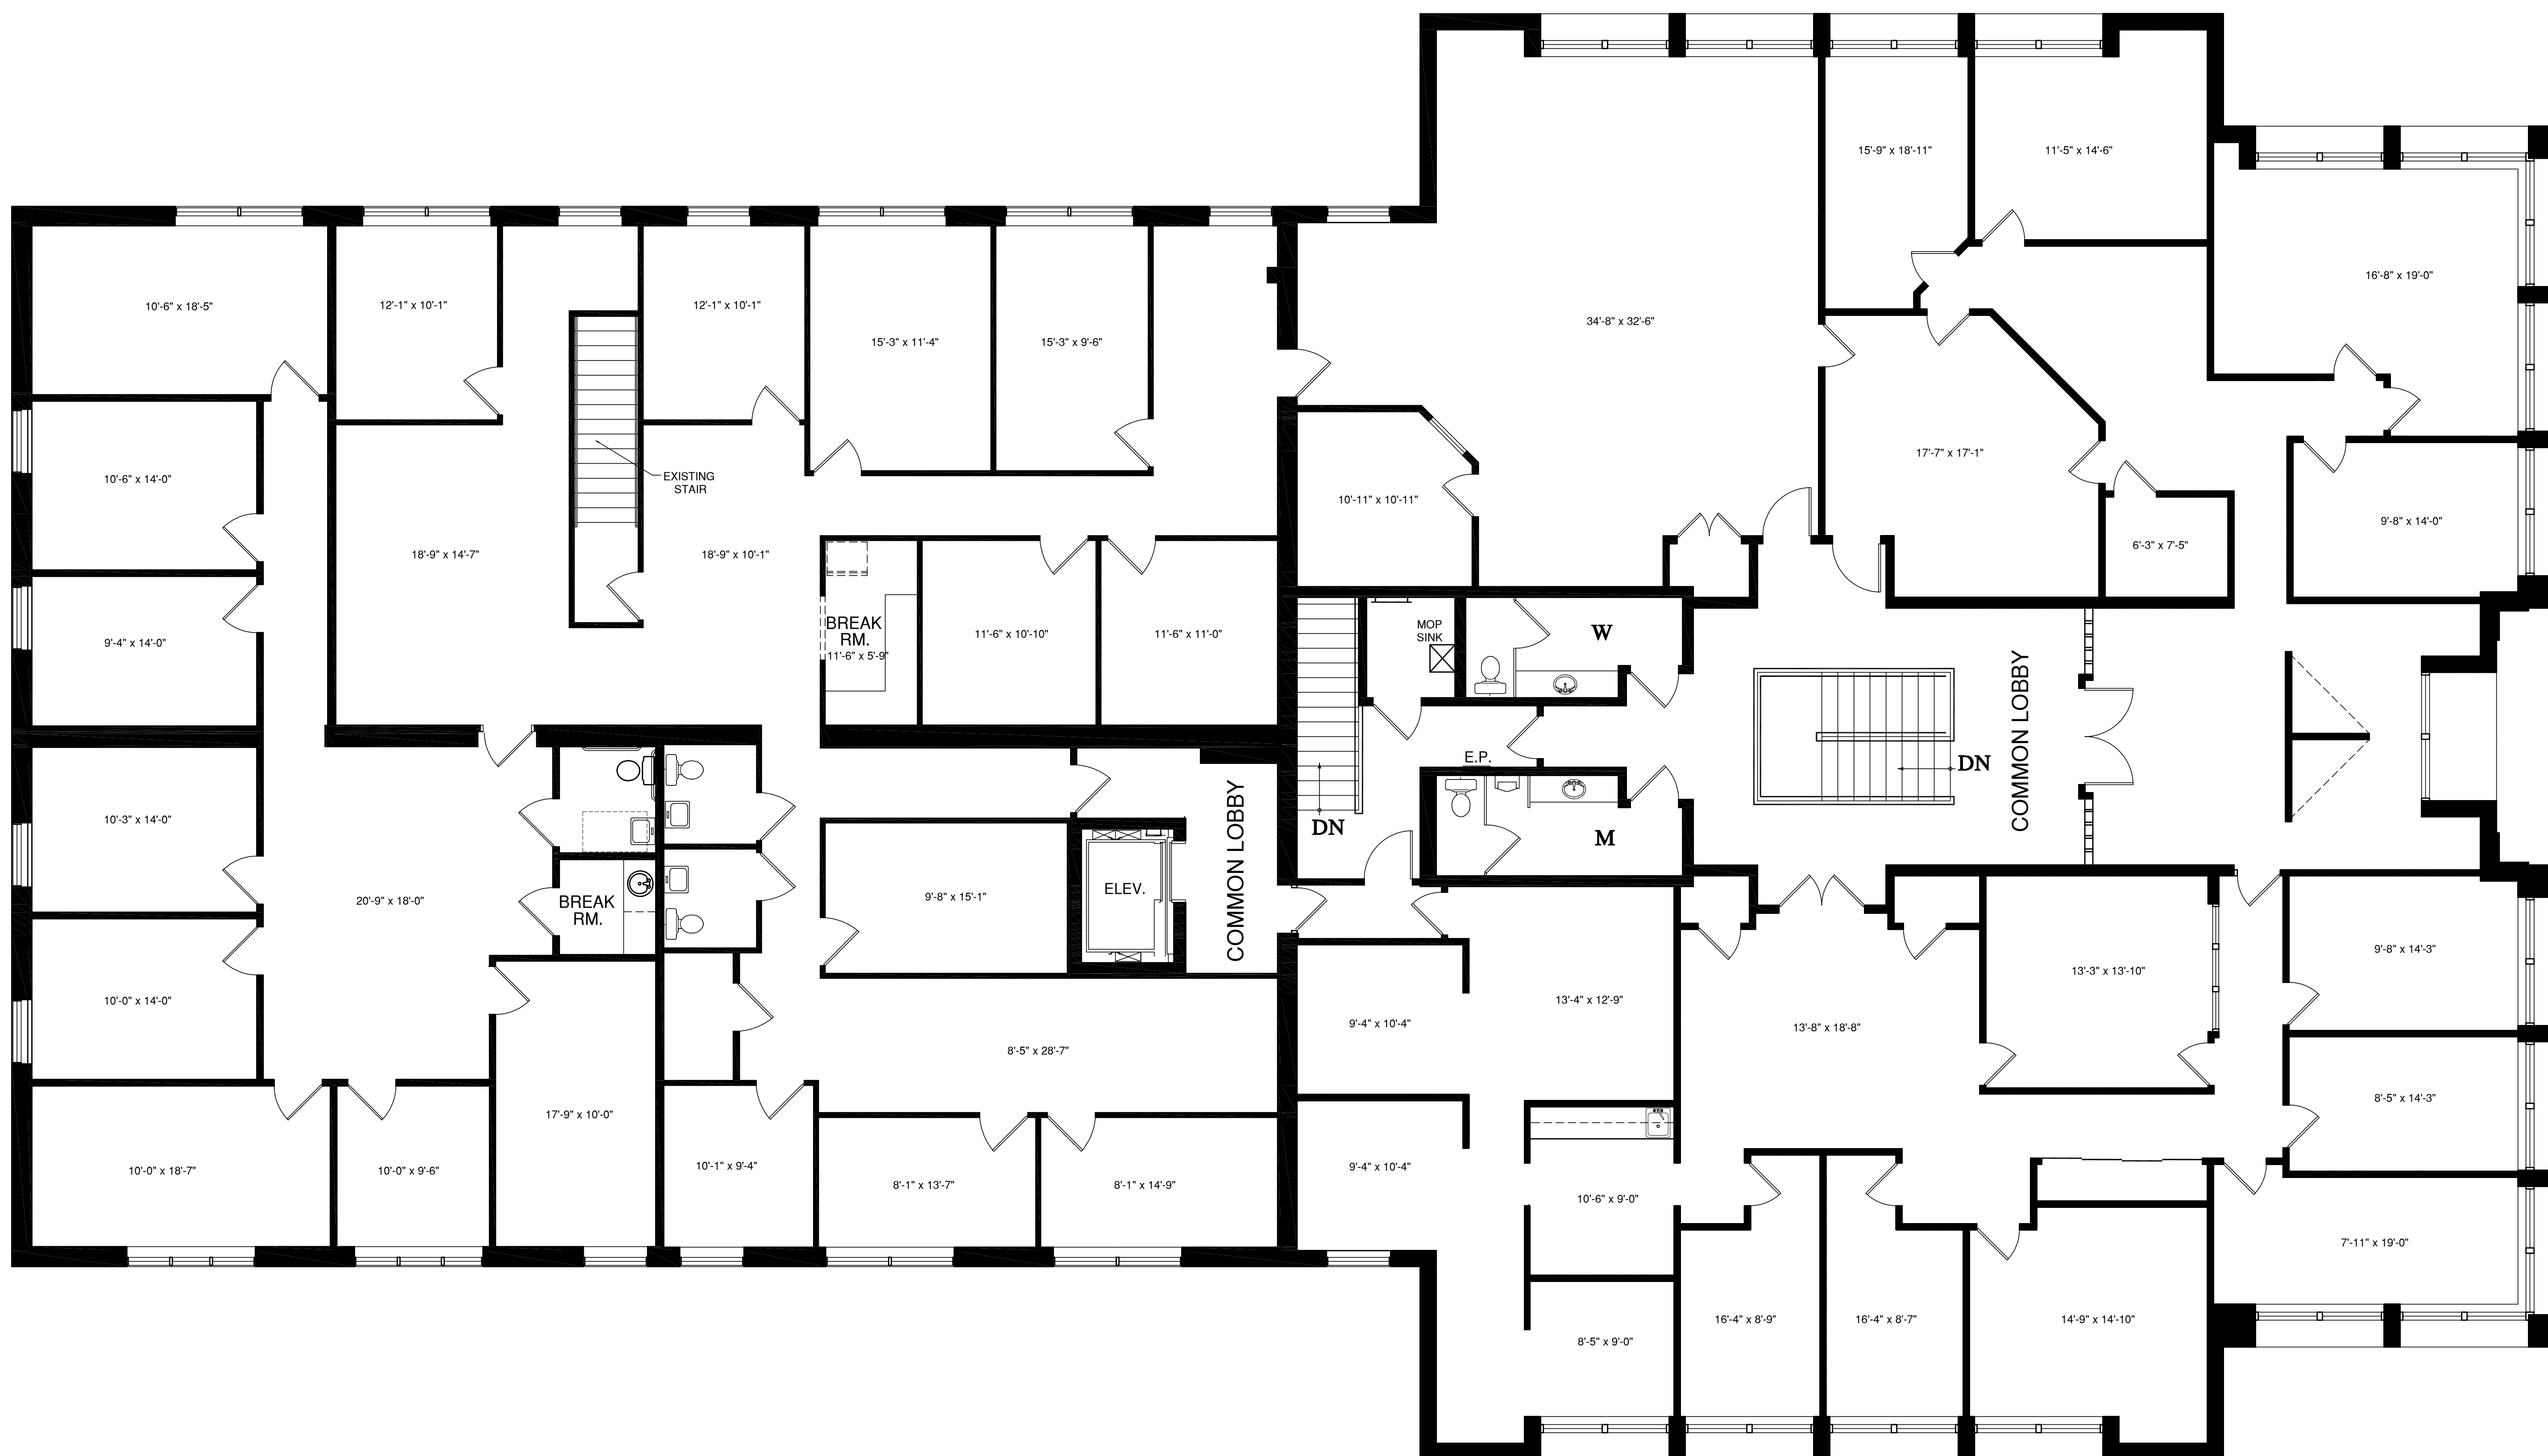

11,490 SF

5705 INDUSTRY LANE
FREDERICK MARYLAND

FIRST FLOOR PLAN

A-1

FIRST FLOOR PLAN

3/16" = 1'-0"

11,550 SF

5705 INDUSTRY LANE
FREDERICK MARYLAND

SECOND FLOOR PLAN

A-2

SECOND FLOOR PLAN

3/16" = 1'-0"