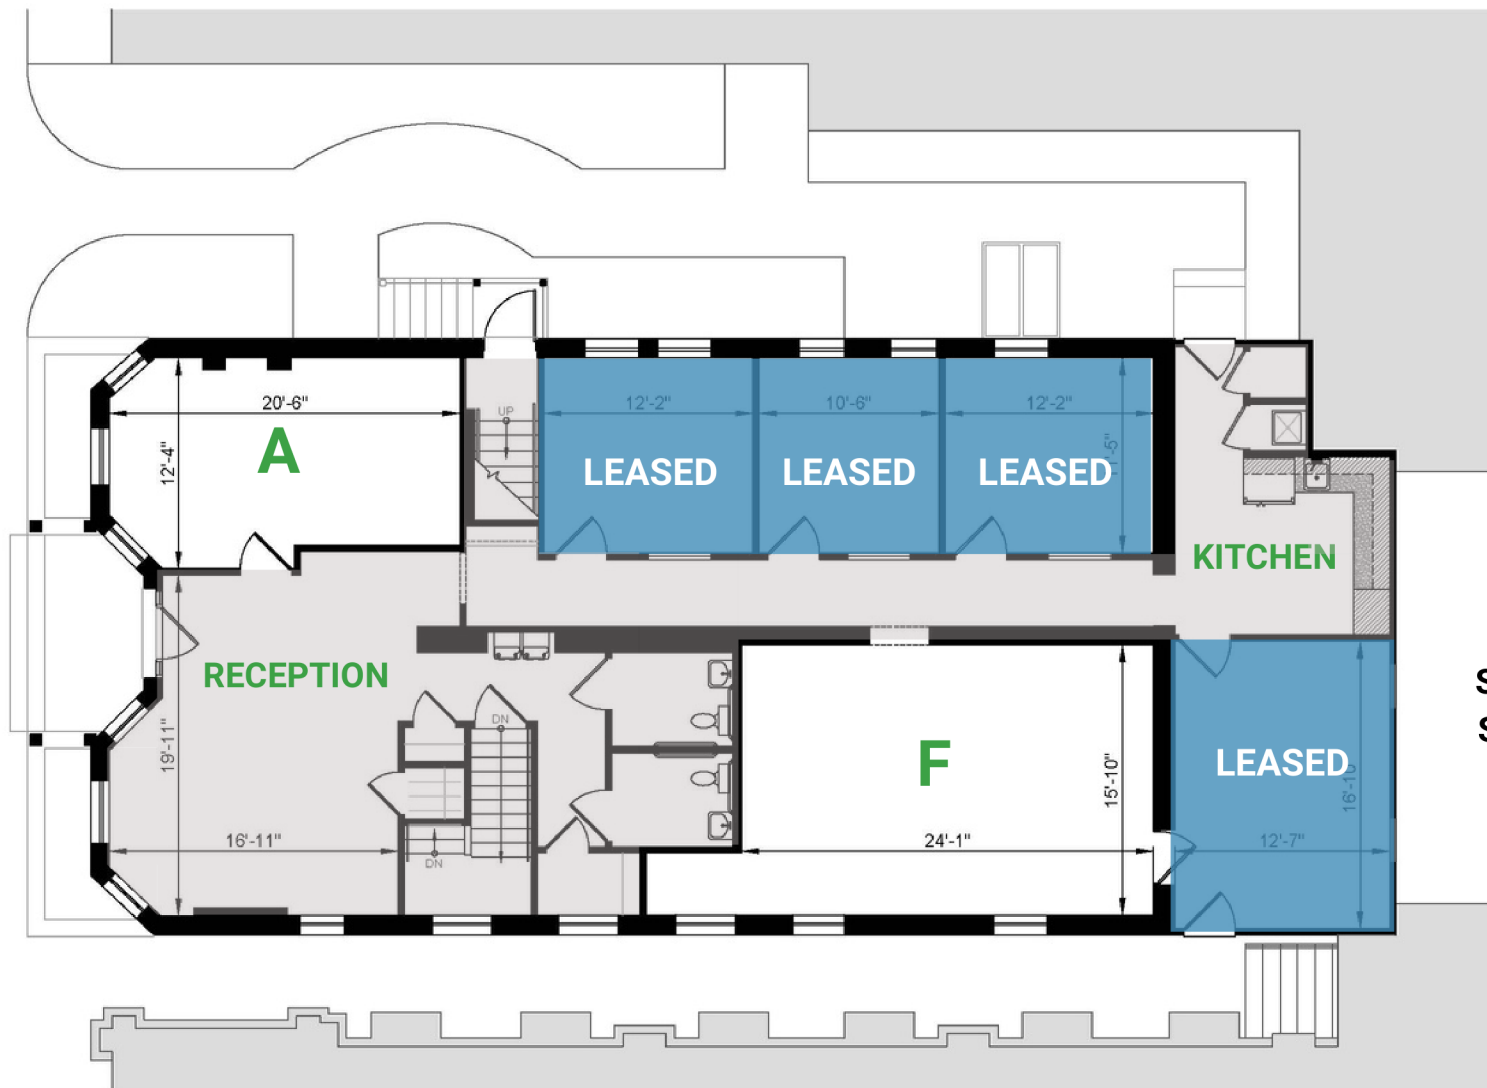

WEST 2nd STREET

PRICING
Suite A - \$950
Suite F - \$975

Note: Drawing is not to scale and for illustration purposes only - dimensions are approximate

1st FLOOR LEVEL:
6 West 2nd Street
FREDERICK, MARYLAND