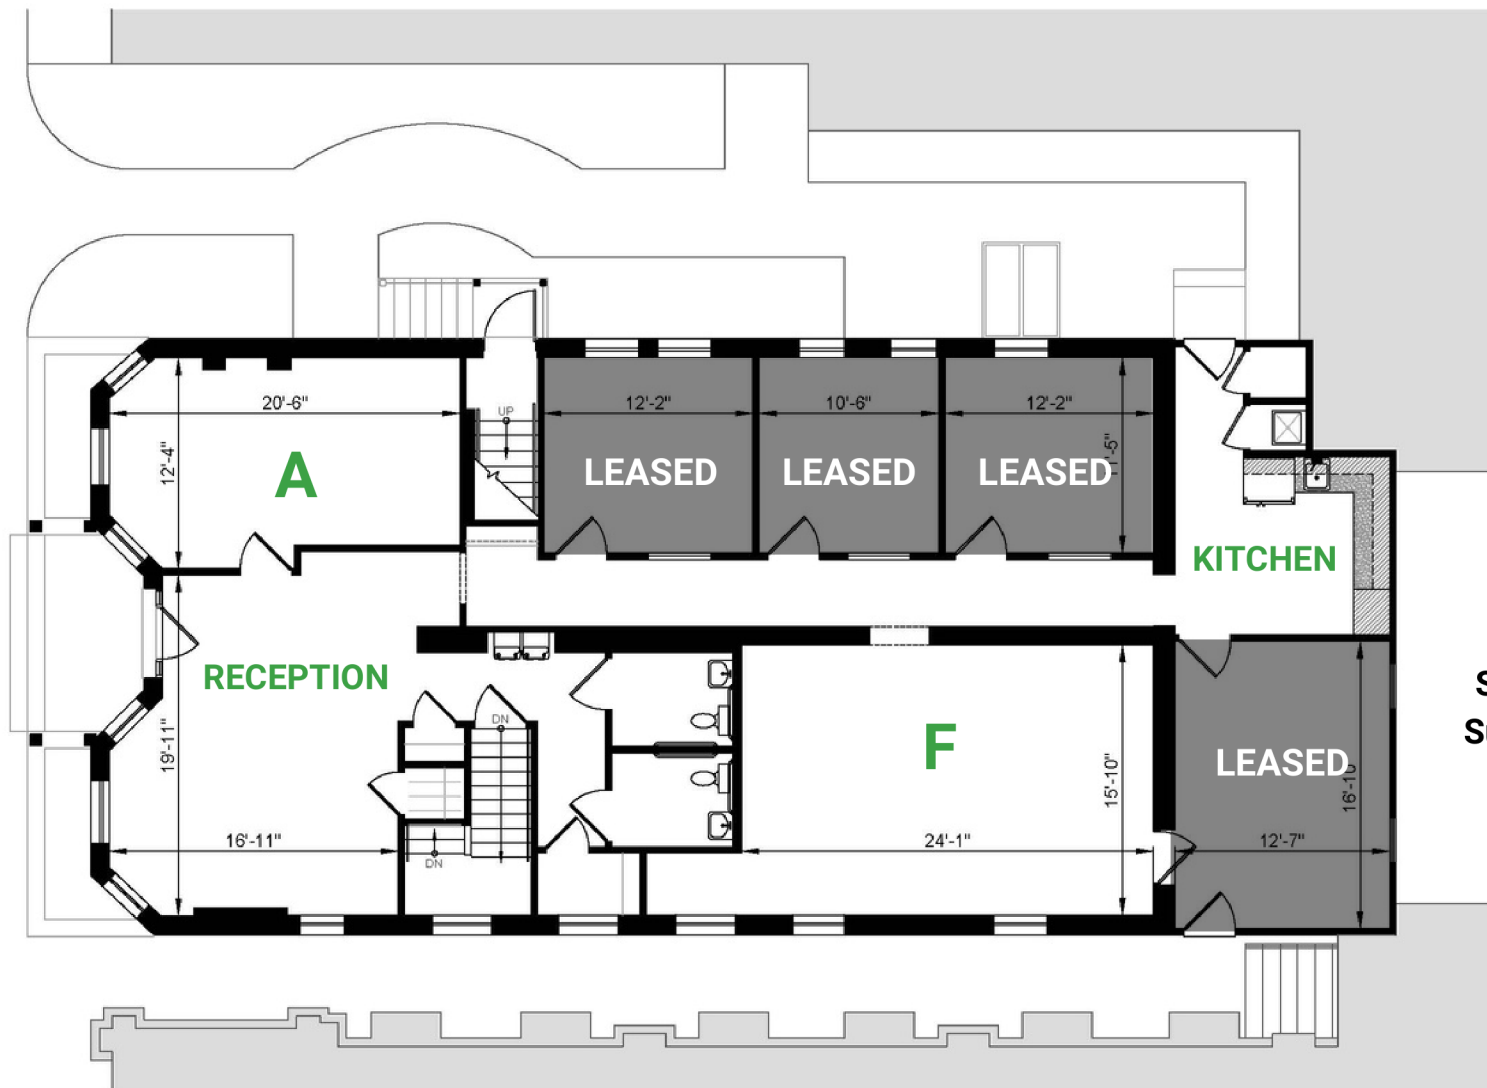

WEST 2nd STREET

PRICING

Suite A - \$925
Suite F - \$1,150

Note: Drawing is not to scale and for illustration purposes only - dimensions are approximate

1st FLOOR LEVEL:
6 West 2nd Street
FREDERICK, MARYLAND