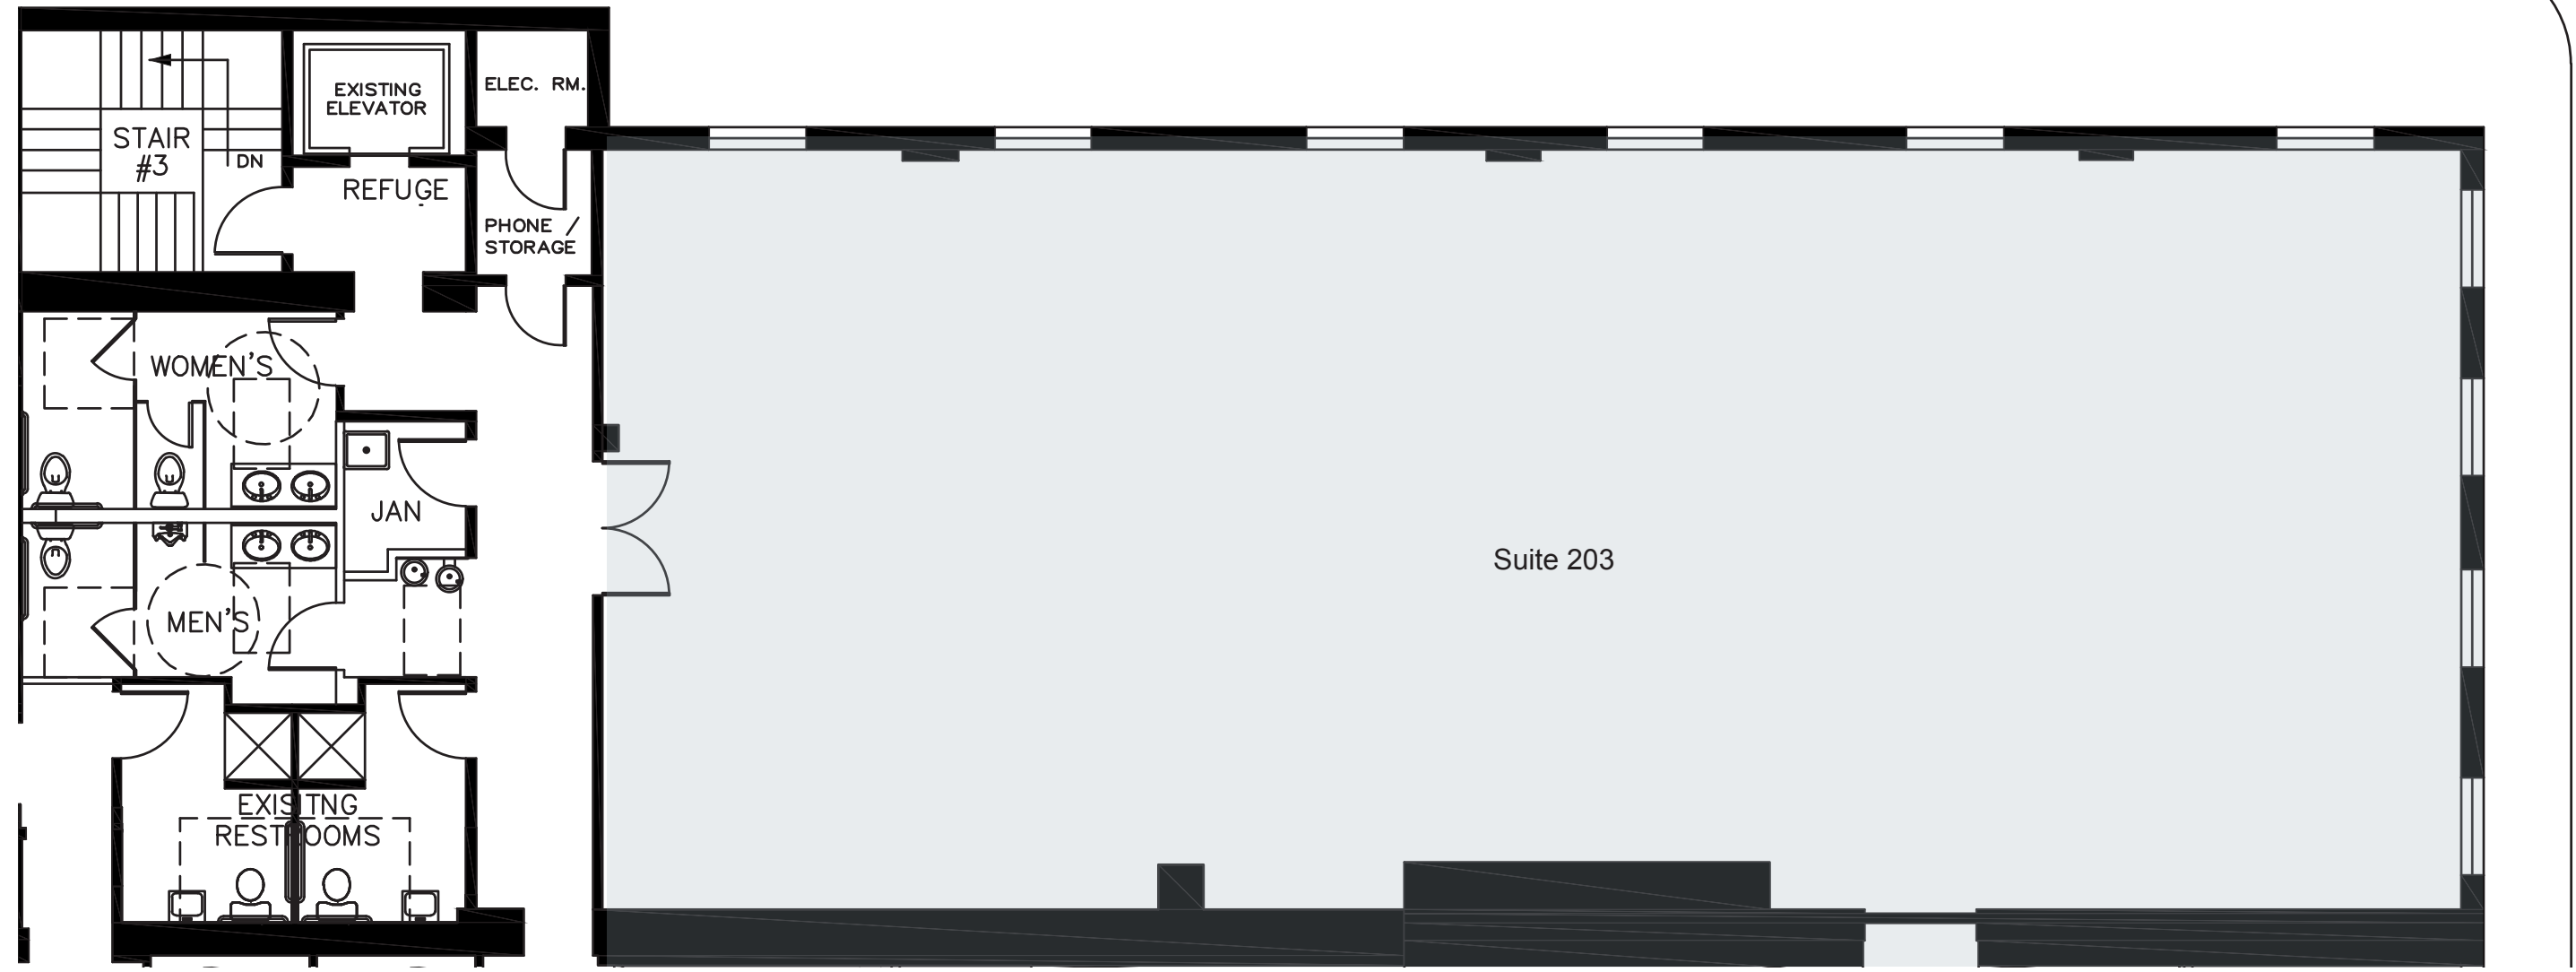

8 E. SECOND STREET
 FREDERICK, MARYLAND

First Floor

WARNER
 COMMERCIAL
 (301) 663-0202
 warnercommercial.com

SECOND & MARKET

BREWER'S ALLEY

EAST 2ND STREET

NORTH MARKET STREET

8 E. SECOND STREET

FREDERICK, MARYLAND

Second Floor
Suite 201 - 2,787 SF
Suite 203 - 3,596 SF

WARNER
COMMERCIAL
(301) 663-0202
warnercommercial.com

SECOND & MARKET

WATER'S ALLEY

8 E. SECOND STREET
FREDERICK, MARYLAND

Second Floor
Suite 203 - 3,596 SF