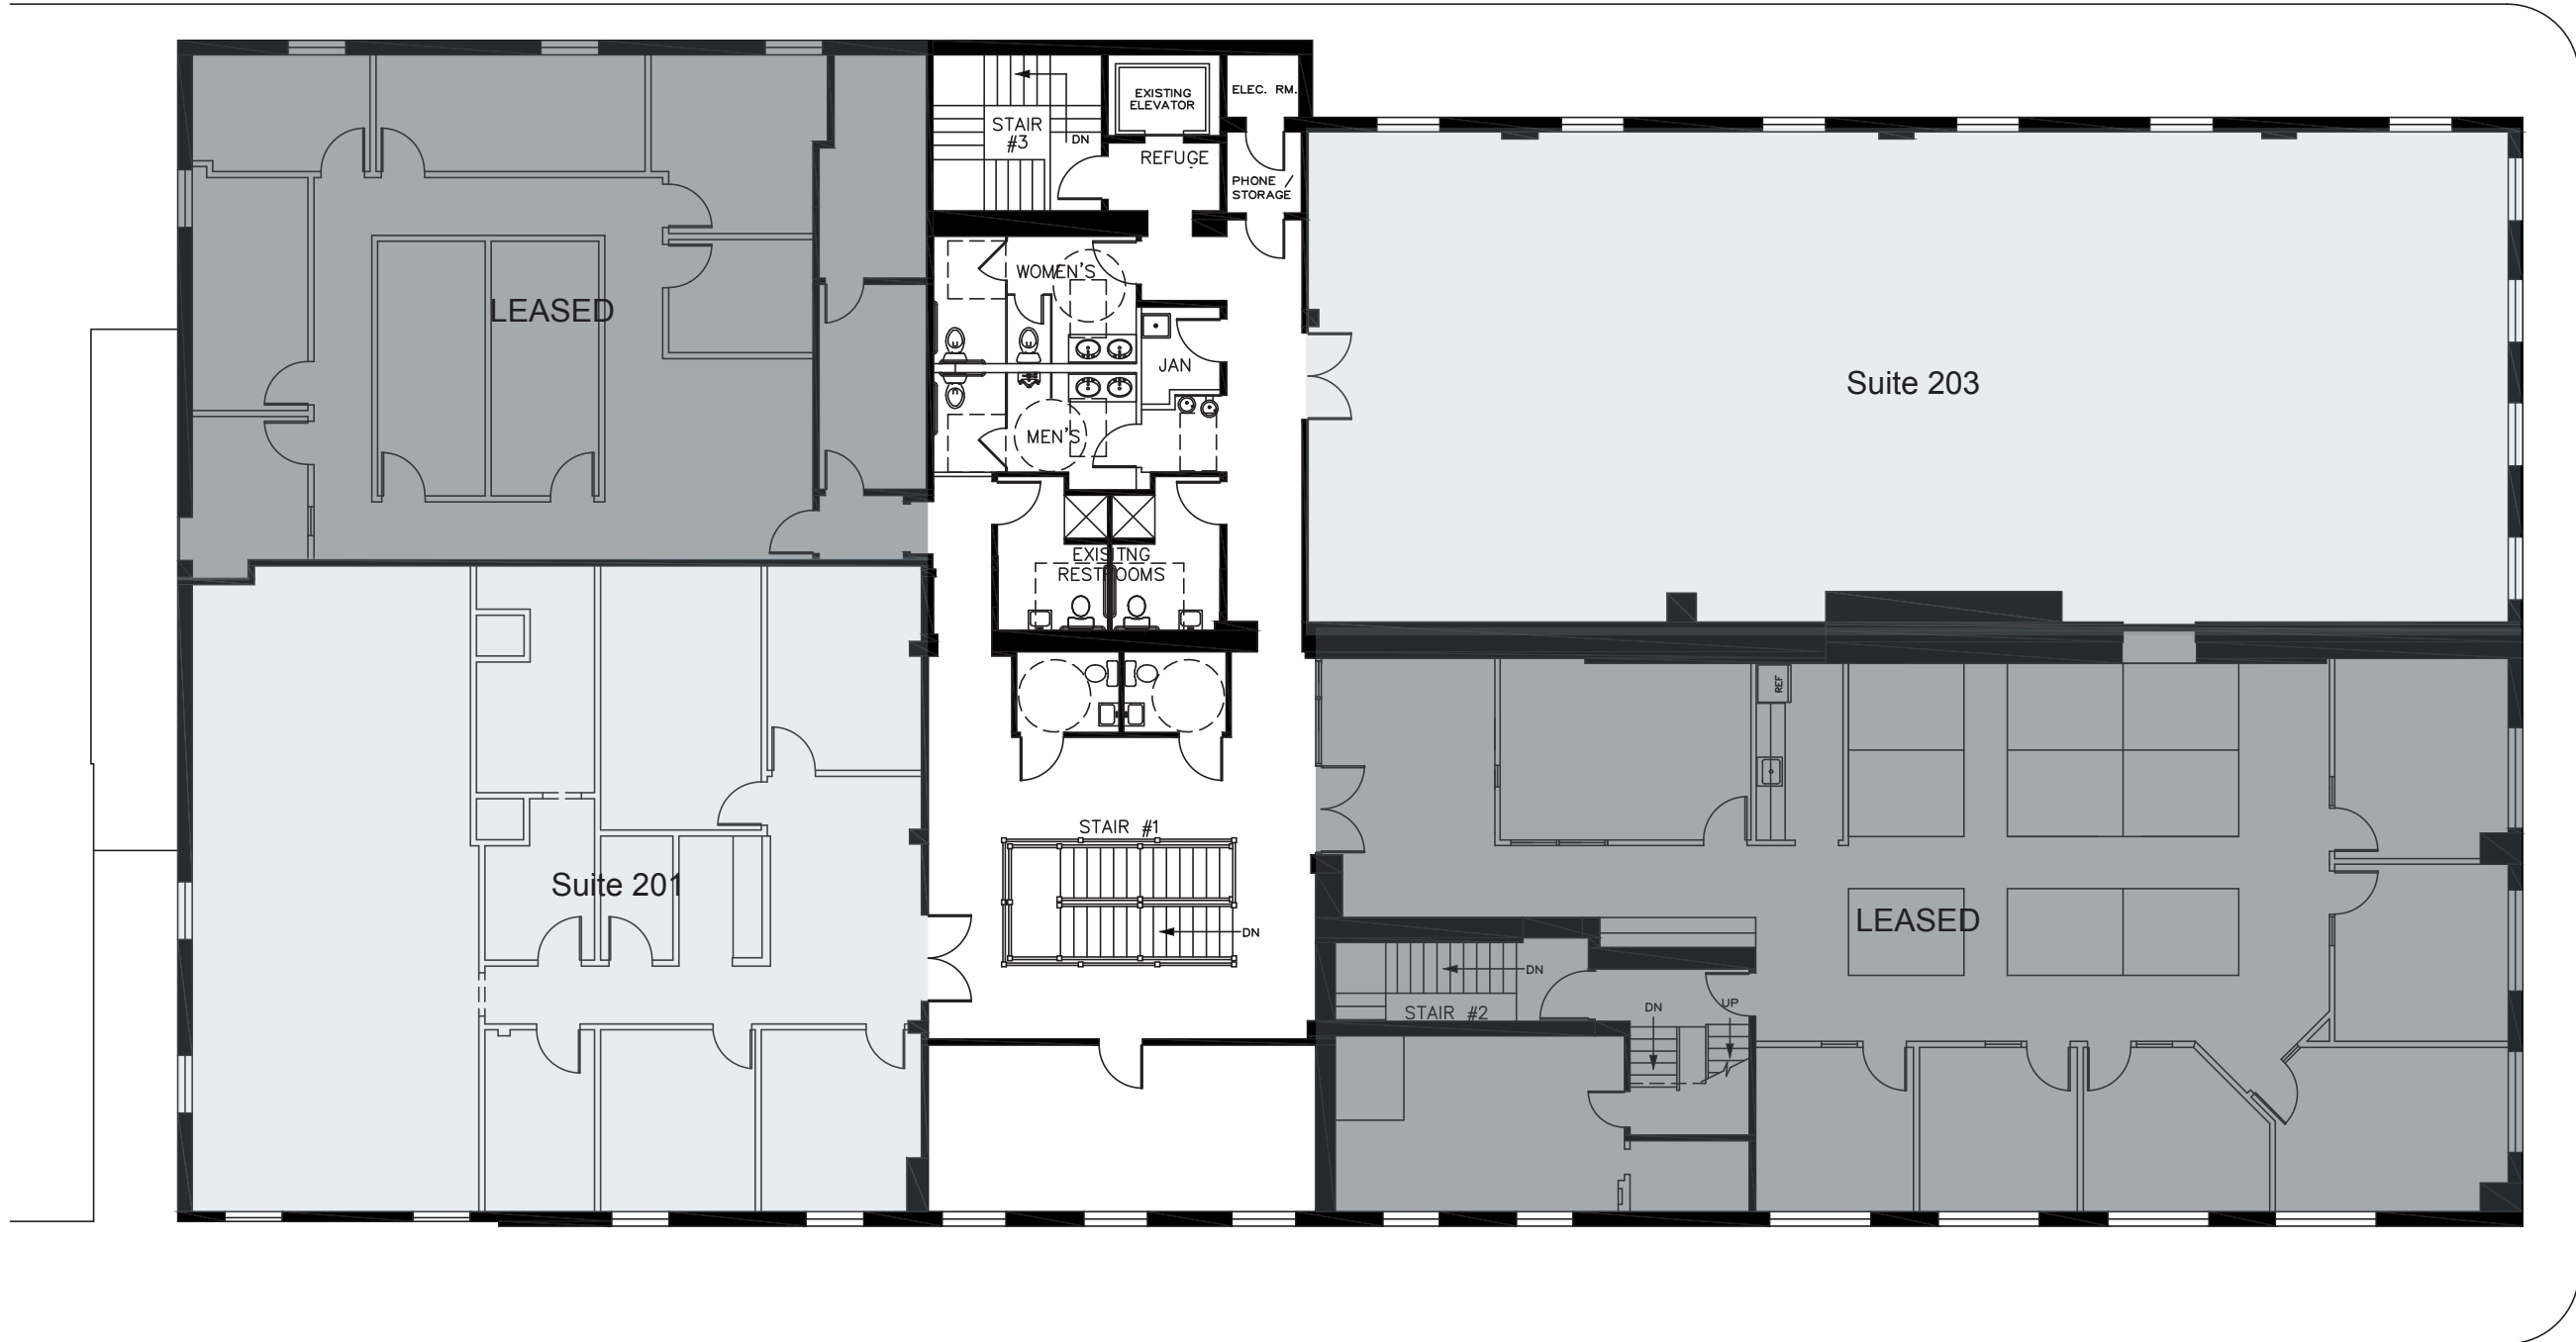

8 E. SECOND STREET
 FREDERICK, MARYLAND

First Floor

WARNER
 COMMERCIAL
 (301) 663-0202
 warnercommercial.com

SECOND & MARKET

BREWER'S ALLEY

EAST 2ND STREET

NORTH MARKET STREET

8 E. SECOND STREET

FREDERICK, MARYLAND

Second Floor
Suite 201 - 2,787 SF
Suite 203 - 3,596 SF

WARNER
COMMERCIAL
(301) 663-0202
warnercommercial.com

SECOND & MARKET

WATER'S ALLEY

8 E. SECOND STREET
FREDERICK, MARYLAND

Second Floor
Suite 203 - 3,596 SF