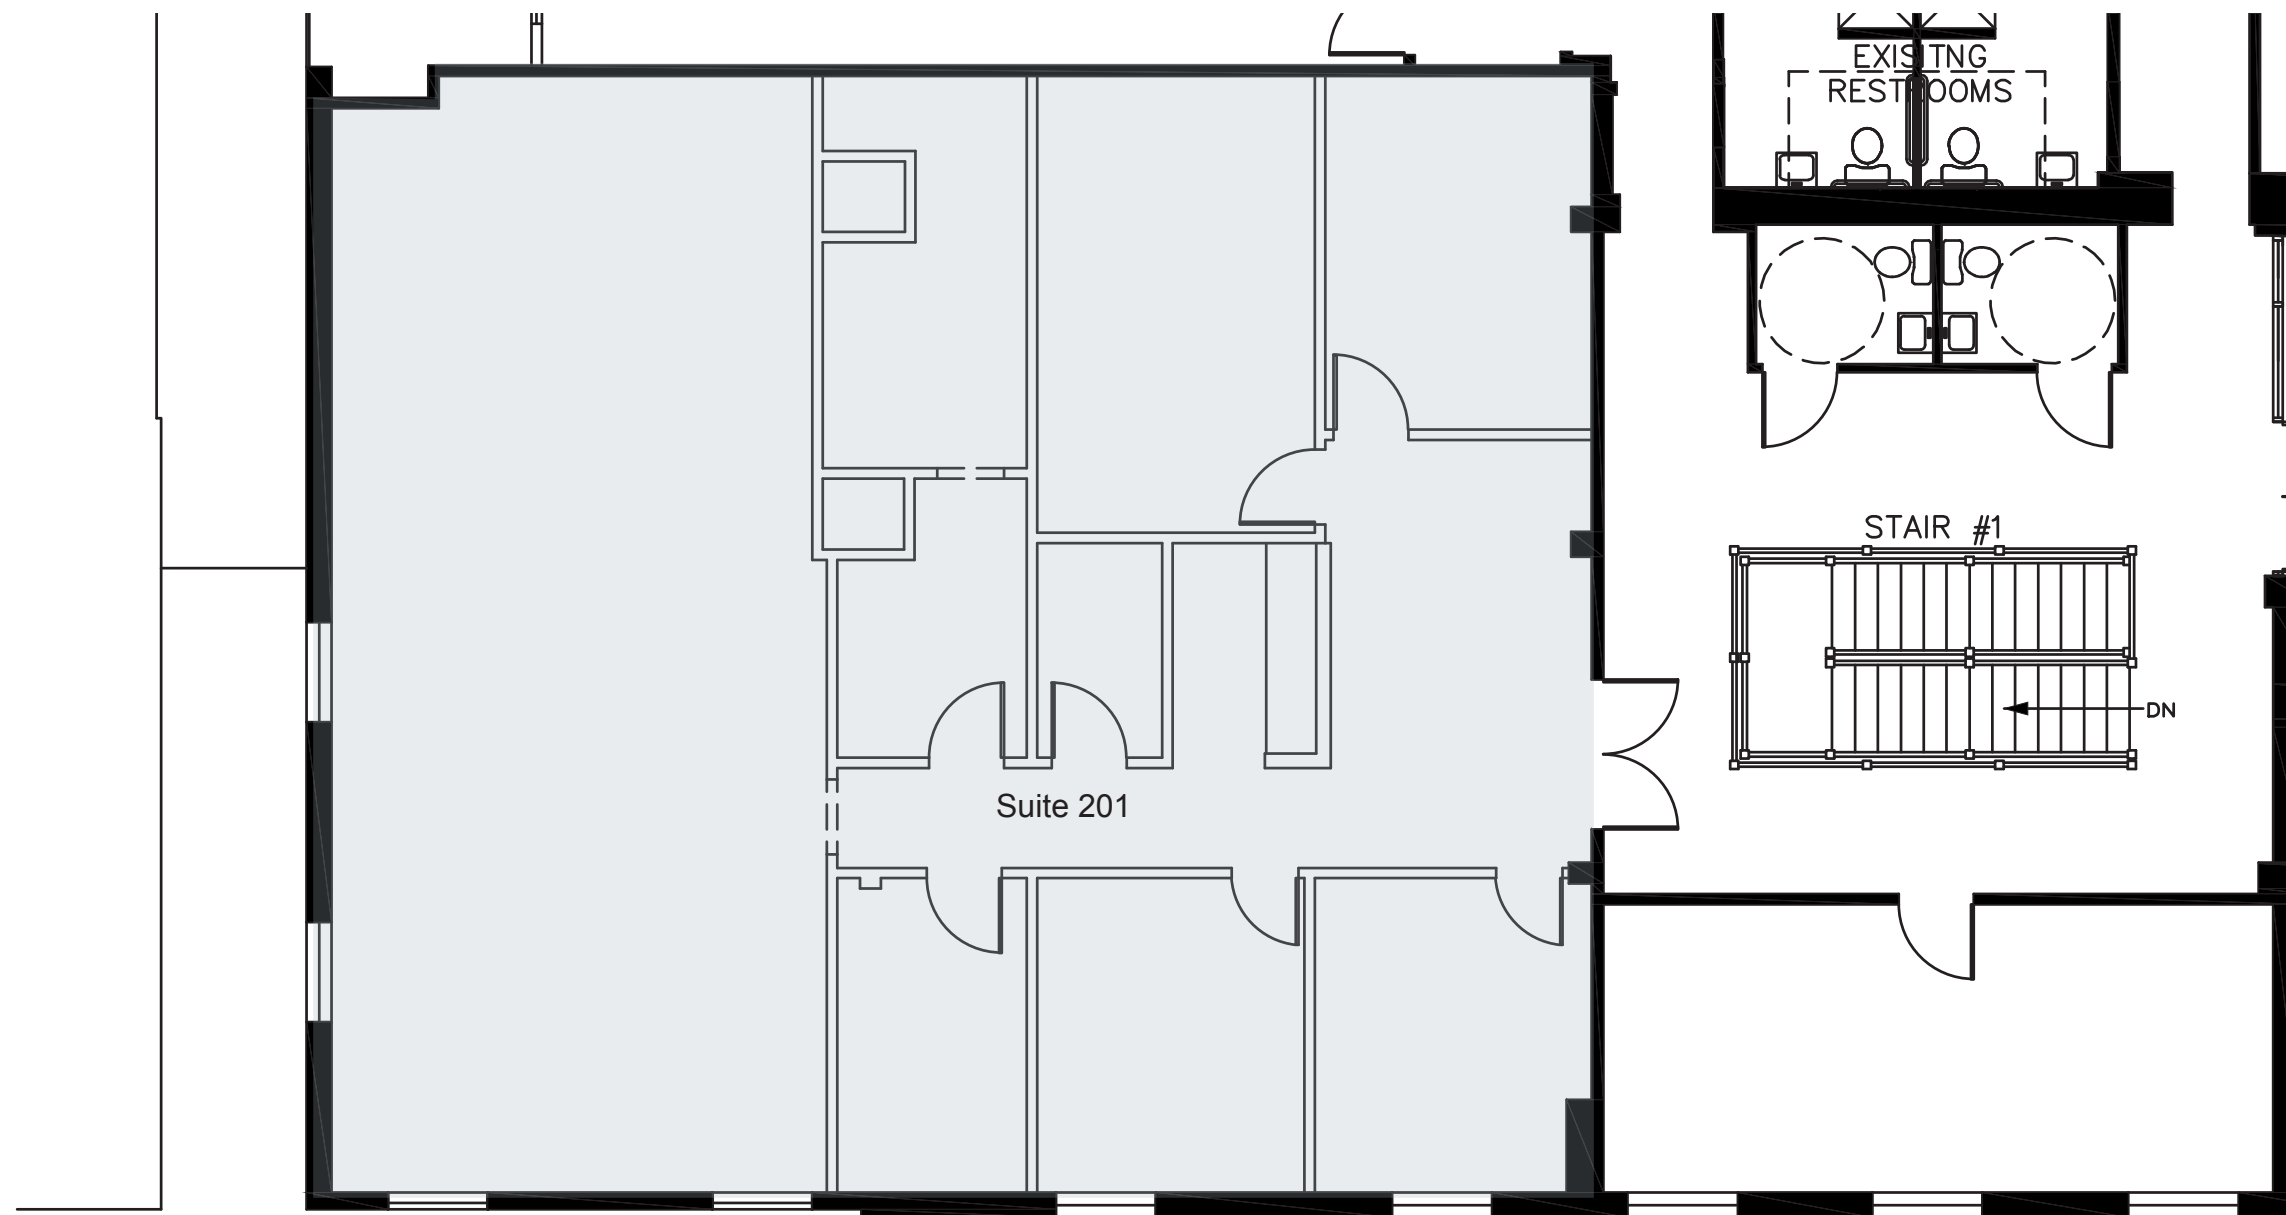

SECOND & MARKET

8 E. SECOND STREET
FREDERICK, MARYLAND

Second Floor
Suite 201 - 2,787 SF

WARNER
COMMERCIAL
(301) 663-0202
warnercommercial.com